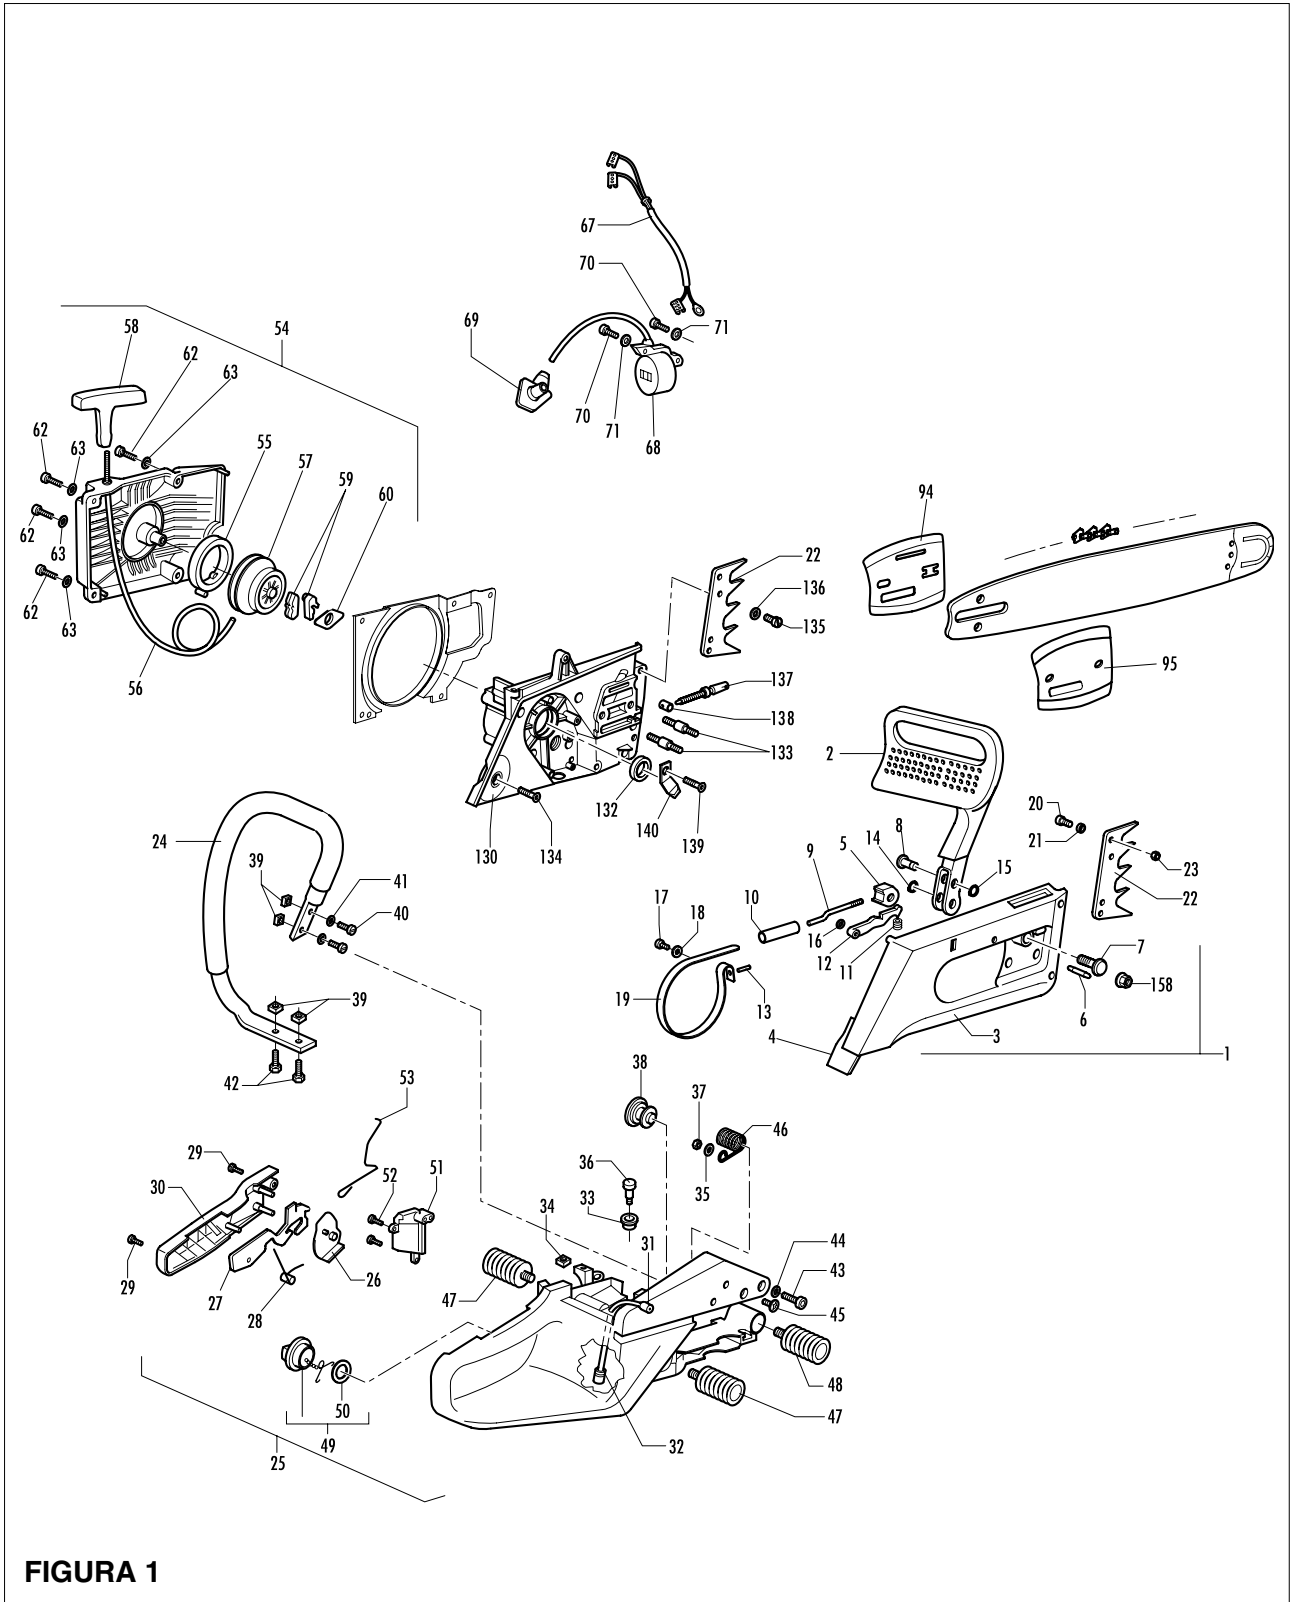

brand	McCULLOCH

date	FEB/03	SHEET 1/4

Model	Prefix
PROMAC 72 28"	01

Product number
24782100B

FIGURA 1