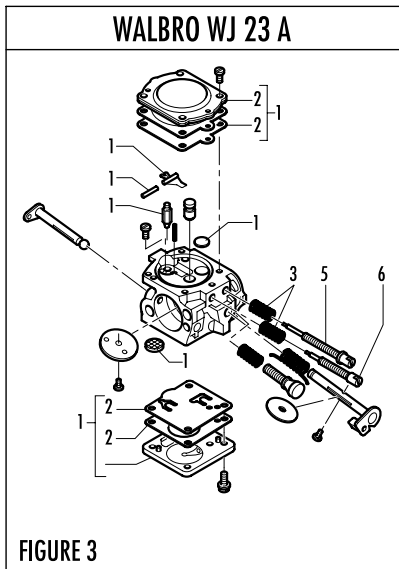

brand	McCULLOCH

date	FEB/03	SHEET 3/4

Model	Prefix
PROMAC 72 28"	01

Product number
24782100B

FIGURA 2