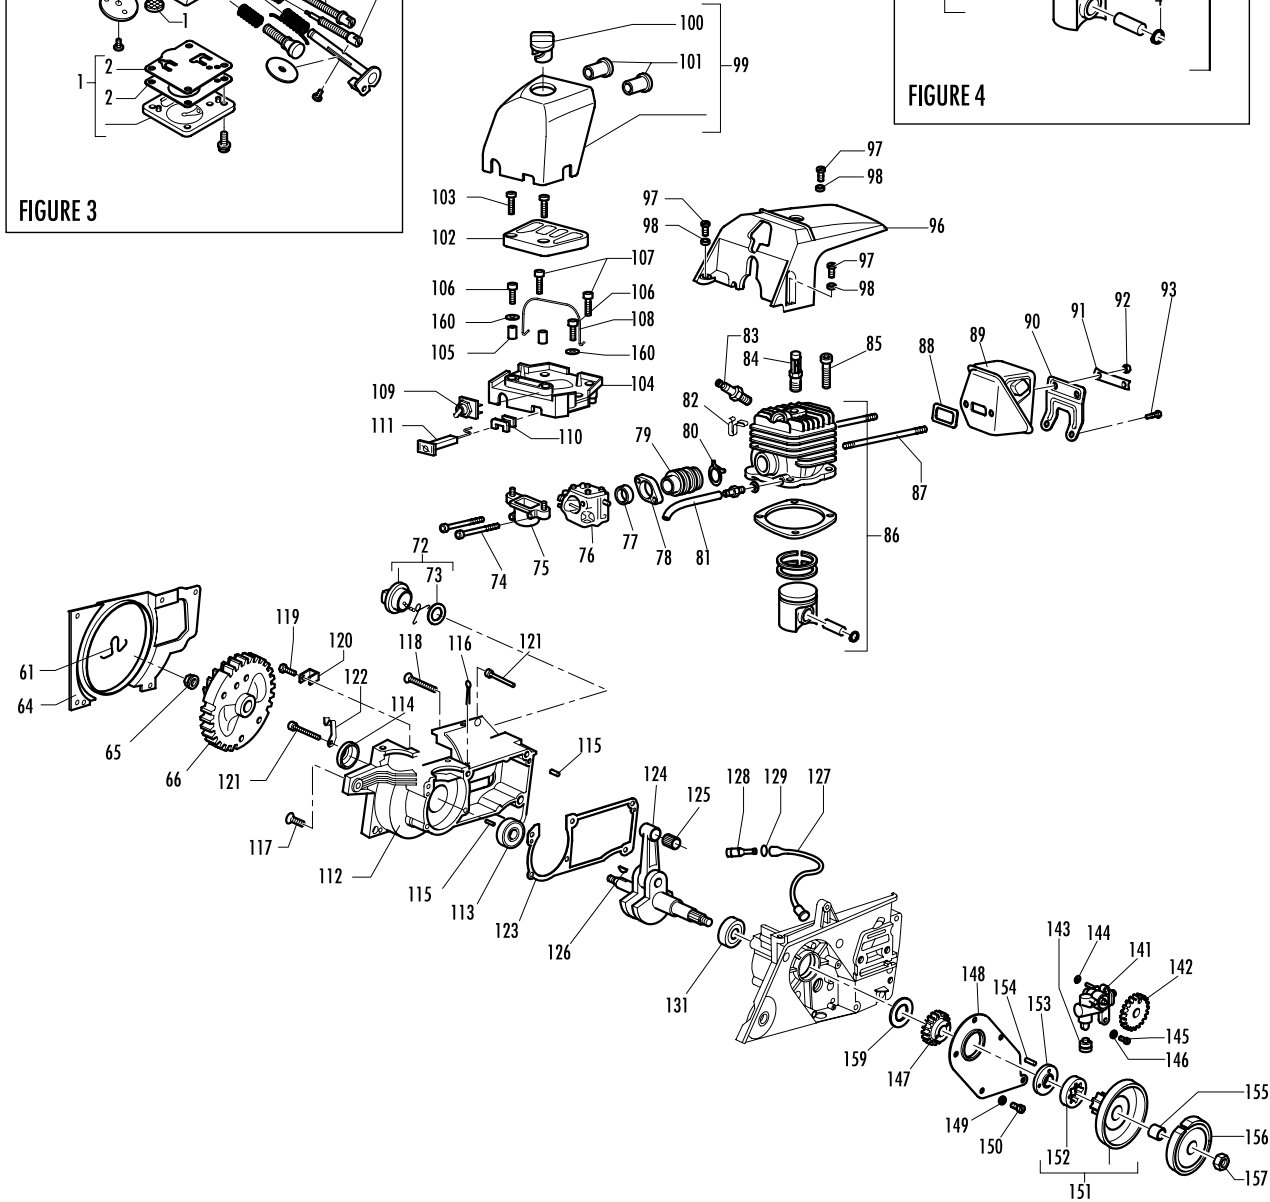

brand	McCULLOCH

date	FEB/03	SHEET 3/4

Model	Prefix
PROMAC 72 28"	01

Product number
24782100B

FIGURA 2